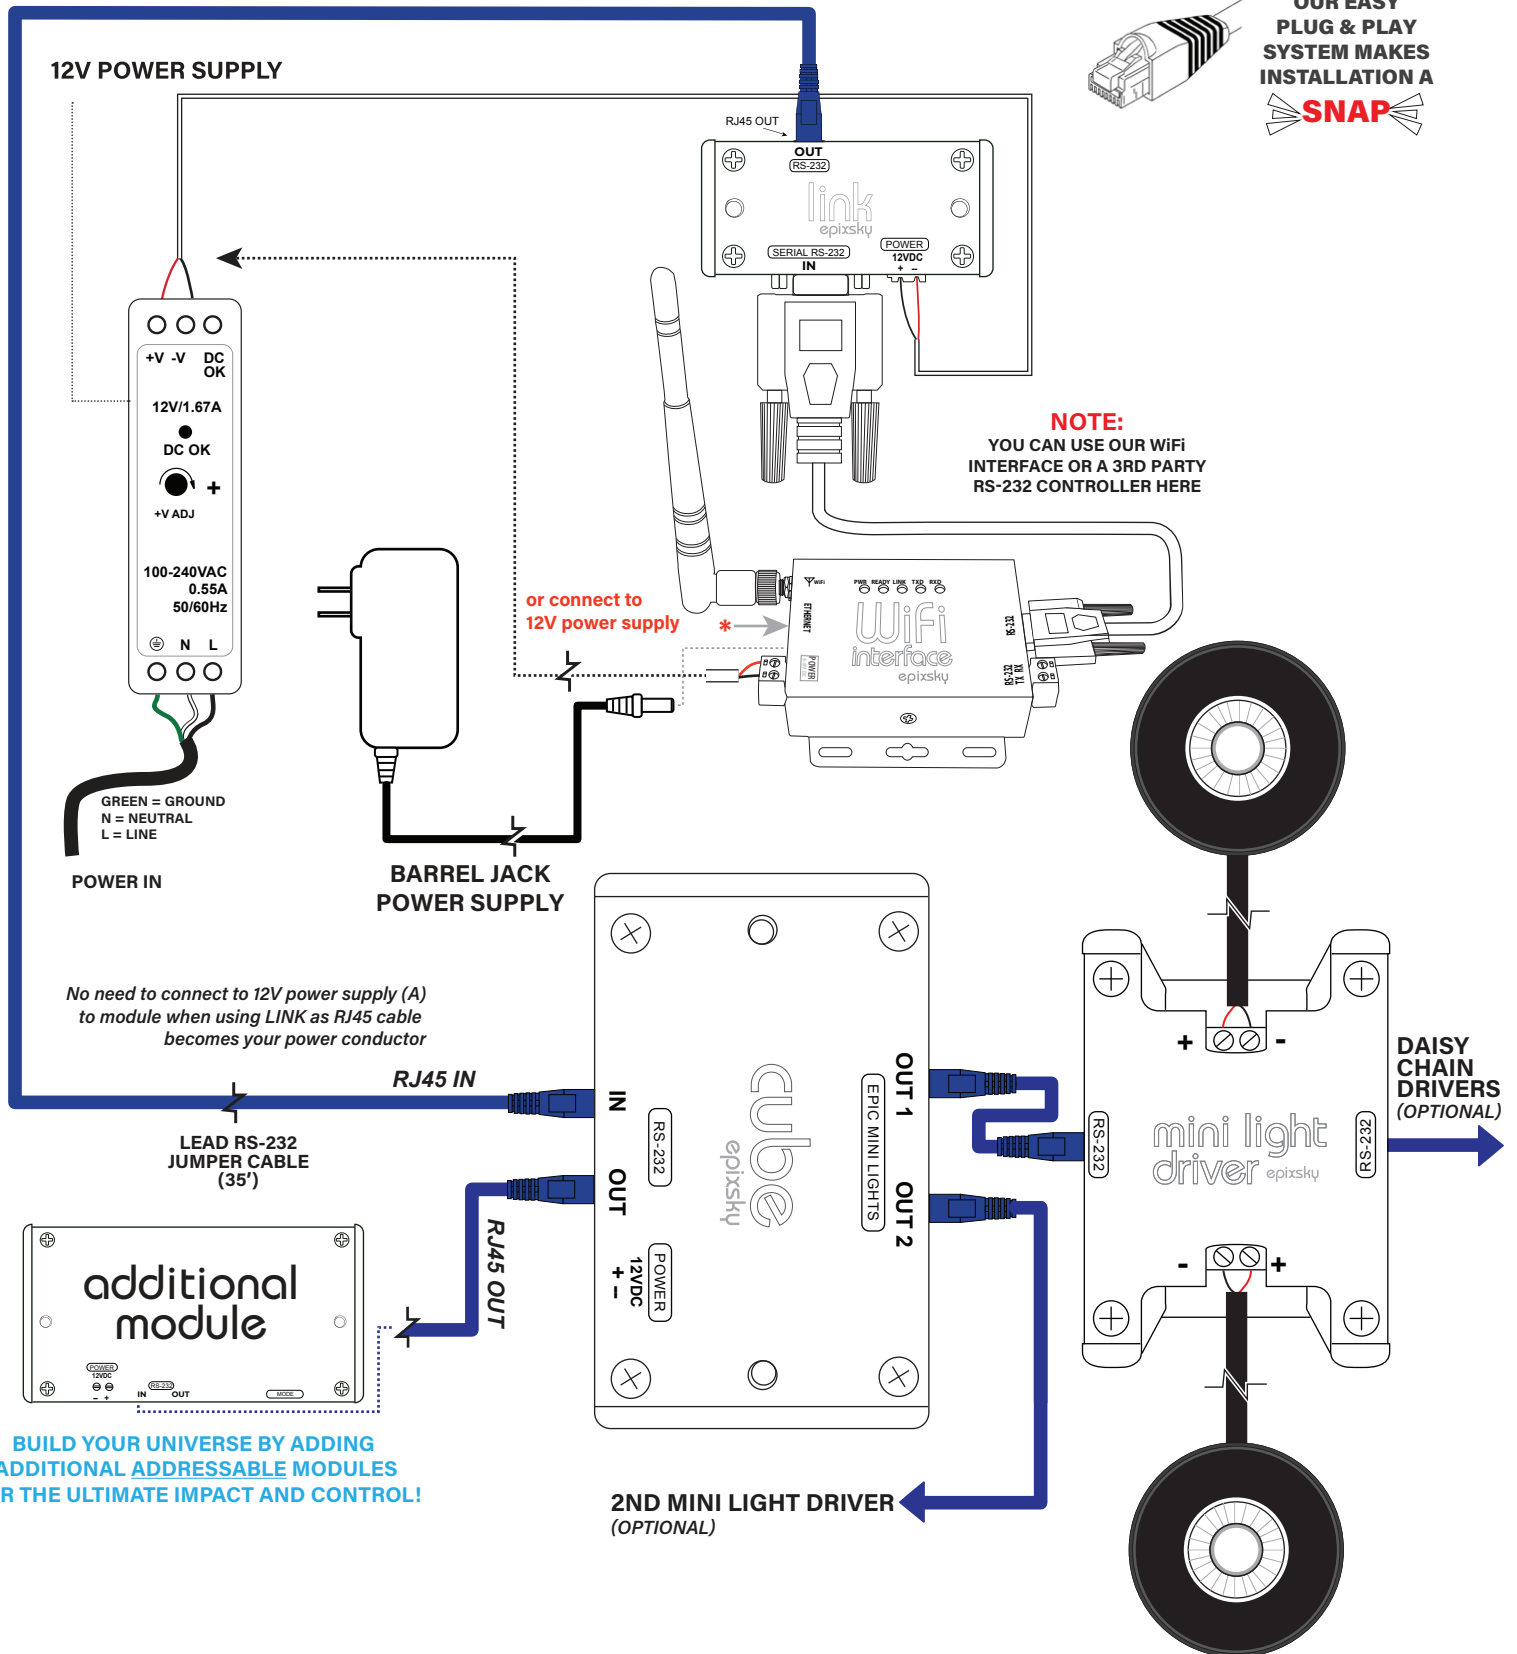

epiXsky.com

OUR EASY
PLUG & PLAY
SYSTEM MAKES
INSTALLATION A
SNAP

BUILD YOUR UNIVERSE BY ADDING ADDITIONAL ADDRESSABLE MODULES FOR THE ULTIMATE IMPACT AND CONTROL!