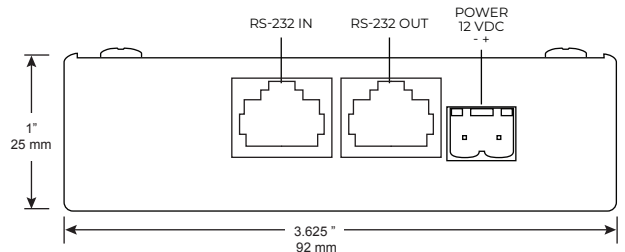

SPECIFICATION
CUBE

LUMI MINI LIGHT SYSTEM CONTROLLER

PROJECT	DATE
TYPE	QTY

KEY FEATURES:

- 2 Port (zones) handling two mini light drivers
- 12VDC
- Compatible with 3rd Party RS-232 Controllers
- Full dimming capabilities from 0 - 100%

The **CUBE** is specifically designed to connect and maximize our Lumi Mini Light dimming capabilities with our Epic WiFi or any other 3rd Party controller such as Control 4 or Savant, etc. The Lumi Mini Light System includes the CUBE, LUMI MINI LIGHT DRIVER and LUMI MINI LIGHTS.

FRONT

BACK

V. 220 | Copyright © 2021, Impact Lighting Inc. All Rights Reserved

ORDERING

MODEL

CUBE

LUMI MINI LIGHT
SYSTEM CONTROLLER

CAN BE USED IN CONJUNCTION WITH:

- 3rd Party RS-232 Controllers
- Epic WiFi Interface
- Epic Link
- Lumi Mini Downlights
- Mini Downlight Driver

A Division on Impact Lighting Inc.

3100 Pennington Road, Orlando Florida 32804 • Ph. 1-800-507-5714 • Email: sales@epiXsky.com

epiXsky.com