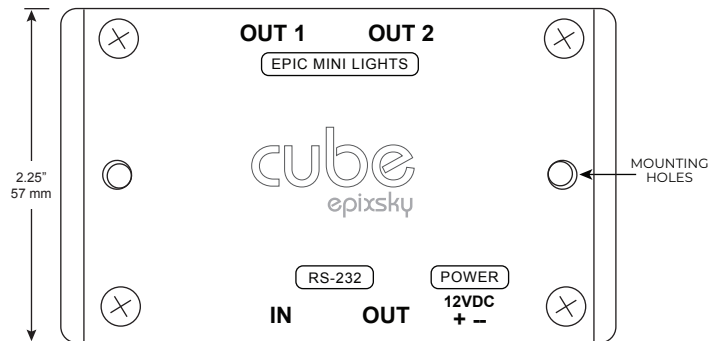

SPECIFICATION
CUBE

LUMI MINI LIGHT SYSTEM CONTROLLER

PROJECT	DATE
TYPE	QTY

CUBE

KEY FEATURES:

- 2 Port (zones) handling two mini light drivers
- 12VDC
- Compatible with 3rd Party RS-232 Controllers
- Full dimming capabilities from 0 - 100%

The **CUBE** is specifically designed to connect and maximize our Lumi Mini Light dimming capabilities with our Epic WiFi or any other 3rd Party controller such as Control 4 or Savant, etc. The Lumi Mini Light System includes the CUBE, LUMI MINI LIGHT DRIVER and LUMI MINI LIGHTS.