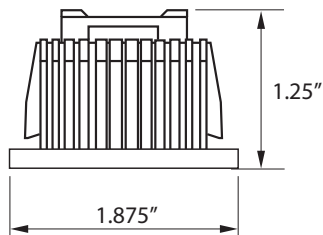

SPECIFICATION
LUMI MINI DOWNLIGHT

POWERFUL COMPACT 3 WATT DOWNLIGHT

PROJECT	DATE
TYPE	QTY

LUMI MINI DOWNLIGHT
 3W LED Mini Downlight

SIDE VIEW

FRONT VIEW

KEY FEATURES:

- Daisy Chain Lumi's with Epix Mini Light Drivers
- 12VDC
- Compact Fixture
- 3 Watts of Power