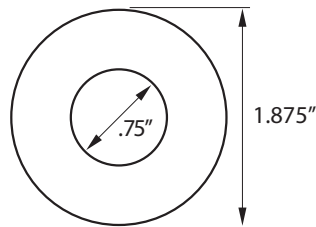

SPECIFICATION
LUMI MINI DOWNLIGHT

POWERFUL COMPACT 3 WATT DOWNLIGHT

PROJECT	DATE
TYPE	QTY

LUMI MINI DOWNLIGHT
 3W LED Mini Downlight

SIDE VIEW

FRONT VIEW

KEY FEATURES:

- Daisy Chain Lumi's with Epix Mini Light Drivers
- 12VDC
- Compact Fixture
- 3 Watts of Power