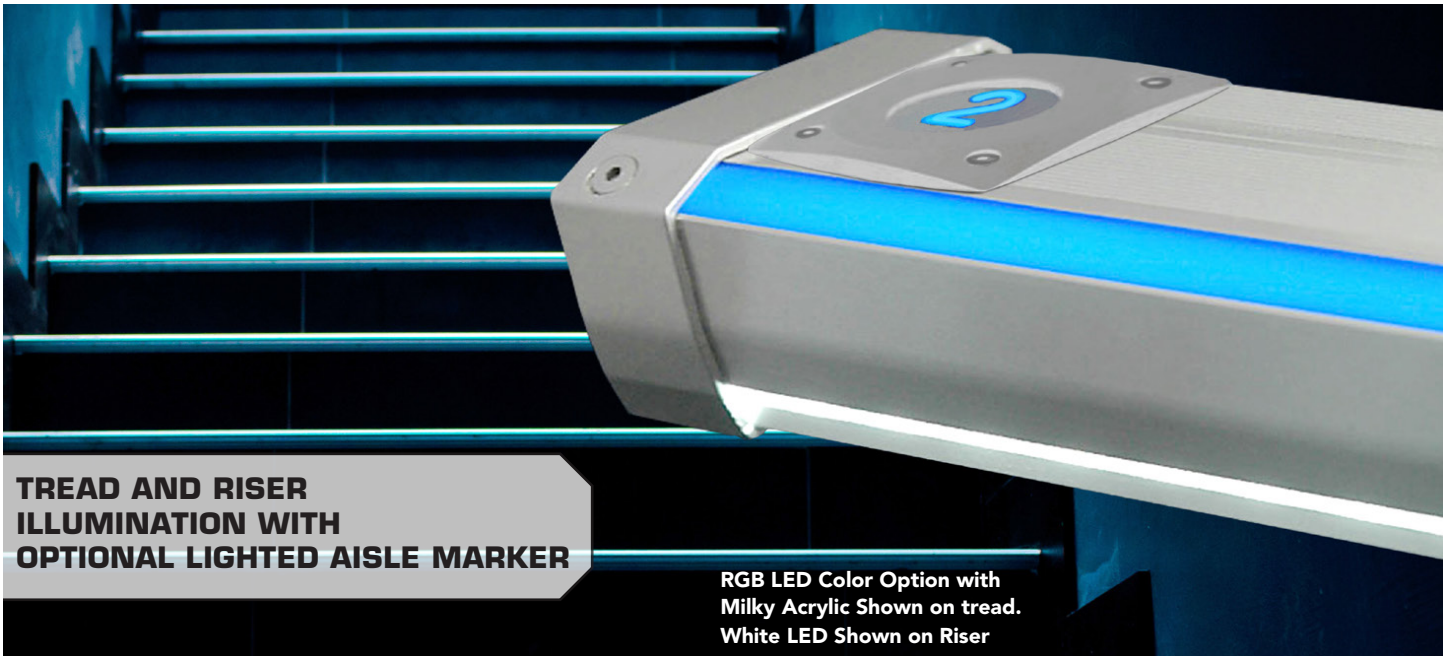

4820-STEP

Cinema Series | LED STEP LIGHTING

Epixsky's **4820-Step** Cinema Series Step Lighting is an aluminum stair profile with LED **tread and riser illumination** with single or RGB color options. Perfect for theater applications this profile also offers optional lighted aisle marker with a number, letter or symbol.

The profile comes in either black or aluminum finishes.

(black finish)

(aluminum finish)

4820-STEP Cinema Series

Aluminum dual LED lighted stair profile with optional aisle marker.

(Adjustable Endcaps up to 1.5mm/1/2")

KEY FEATURES:

- ▶ Fixed to the finished edge of a step with screws or an adhesive
- ▶ Can be installed on carpeted steps
- ▶ Anti-Slip Surface
- ▶ Adjustable end caps
- ▶ No visible LED points
- ▶ Optional lighted number, letter or symbol aisle marker
- ▶ Custom cut to length (max 2 meters / 78 inches)

The profile comes in black or aluminum finishes.

XTRU - 4820
Cinema Series

Aluminum dual LED lighted stair profile with optional aisle marking with single or RGB color options.

KEY FEATURES

- Fixed to the finished edge of a step with screws or an adhesive
- Can be installed on carpeted steps
- Anti-Slip Surface
- Adjustable end caps
- No visible LED points
- Optional lighted number, letter or symbol aisle marker.
- Custom cut to Length (max 2 meters / 78 inches)