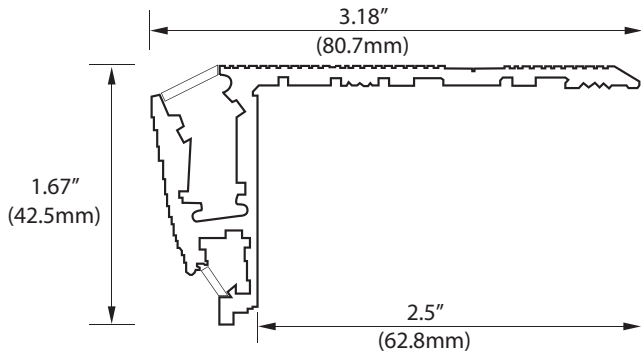

KEY FEATURES:

- ▶ Fixed to the finished edge of a step with screws or an adhesive
- ▶ Can be installed on carpeted steps
- ▶ Anti-Slip Surface
- ▶ Adjustable end caps
- ▶ No visible LED points
- ▶ Optional lighted number, letter or symbol aisle marker
- ▶ Custom cut to length (max 2 meters / 78 inches)

The profile comes in black or aluminum finishes.

XTRU - 4820
Cinema Series

Aluminum dual LED lighted stair profile with optional aisle marking with single or RGB color options.

KEY FEATURES

- Fixed to the finished edge of a step with screws or an adhesive
- Can be installed on carpeted steps
- Anti-Slip Surface
- Adjustable end caps
- No visible LED points
- Optional lighted number, letter or symbol aisle marker.
- Custom cut to Length (max 2 meters / 78 inches)