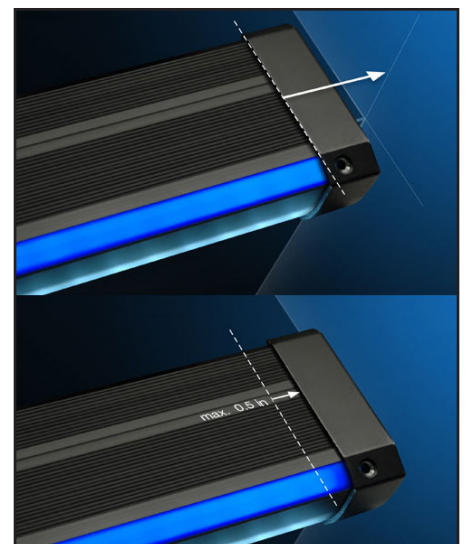

4820-STEP

Cinema Series | LED STEP LIGHTING

Epixsky's **4820-Step** Cinema Series Step Lighting is an aluminum stair profile with LED **tread and riser illumination** with single or RGB color options. Perfect for theater applications this profile also offers optional lighted aisle marker with a number, letter or symbol.

The profile comes in either black or aluminum finishes.

(black finish)

(aluminum finish)

4820-STEP Cinema Series

Aluminum dual LED lighted stair profile with optional aisle marker.

(Adjustable Endcaps up to 1.5mm/1/2")

KEY FEATURES:

- ▶ Fixed to the finished edge of a step with screws or an adhesive
- ▶ Can be installed on carpeted steps
- ▶ Anti-Slip Surface
- ▶ Adjustable end caps
- ▶ No visible LED points
- ▶ Optional lighted number, letter or symbol aisle marker
- ▶ Custom cut to length (max 2 meters / 78 inches)

The profile comes in black or aluminum finishes.

XTRU - 4820
Cinema Series

Aluminum dual LED lighted stair profile with optional aisle marking with single or RGB color options.

KEY FEATURES

- Fixed to the finished edge of a step with screws or an adhesive
- Can be installed on carpeted steps
- Anti-Slip Surface
- Adjustable end caps
- No visible LED points
- Optional lighted number, letter or symbol aisle marker.
- Custom cut to Length (max 2 meters / 78 inches)