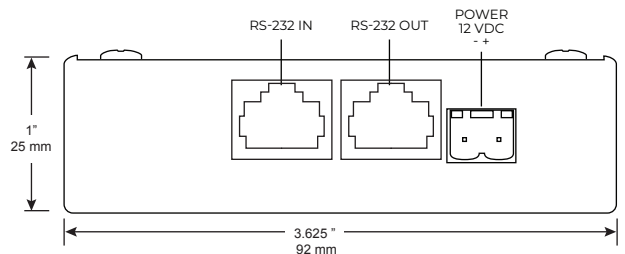

SPECIFICATION
CUBE

LUMI MINI LIGHT SYSTEM CONTROLLER

PROJECT	DATE
TYPE	QTY

KEY FEATURES:

- 2 Port (zones) handling two mini light drivers
- 12VDC
- Compatible with 3rd Party RS-232 Controllers
- Full dimming capabilities from 0 - 100%

The **CUBE** is specifically designed to connect and maximize our Lumi Mini Light dimming capabilities with our Epic WiFi or any other 3rd Party controller such as Control 4 or Savant, etc. The Lumi Mini Light System includes the CUBE, LUMI MINI LIGHT DRIVER and LUMI MINI LIGHTS.

FRONT

BACK

ORDERING

MODEL

CUBE

LUMI MINI LIGHT
SYSTEM CONTROLLER

CAN BE USED IN CONJUNCTION WITH:

- 3rd Party RS-232 Controllers
- Epic WiFi Interface
- Epic Link
- Lumi Mini Downlights
- Mini Downlight Driver

V0324 Copyright © 2024, Impact Lighting Inc. All Rights Reserved

A Division of Impact Lighting Inc.

2814 Silver Star Rd., Orlando, Florida 32808 • Ph. 1-800-507-5714 • Email: sales@epixsky.com

epixsky.com