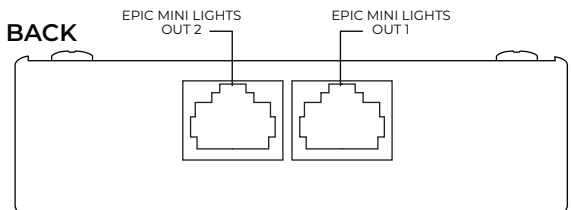

SPECIFICATION
CUBE

LUMI MINI LIGHT SYSTEM CONTROLLER

PROJECT	DATE
TYPE	QTY

KEY FEATURES:

- 2 Port (zones) handling two mini light drivers
- 12VDC
- Compatible with 3rd Party RS-232 Controllers
- Full dimming capabilities from 0 - 100%

The **CUBE** is specifically designed to connect and maximize our Lumi Mini Light dimming capabilities with our Epic WiFi or any other 3rd Party controller such as Control 4 or Savant, etc. The Lumi Mini Light System includes the CUBE, LUMI MINI LIGHT DRIVER and LUMI MINI LIGHTS.

ORDERING

MODEL

CUBE

LUMI MINI LIGHT
SYSTEM CONTROLLER

CAN BE USED IN CONJUNCTION WITH:

- 3rd Party RS-232 Controllers
- Epic WiFi Interface
- Epic Link
- Lumi Mini Downlights
- Mini Downlight Driver

V0324 Copyright © 2024, Impact Lighting Inc. All Rights Reserved

A Division of Impact Lighting Inc.

2814 Silver Star Rd., Orlando, Florida 32808 • Ph. 1-800-507-5714 • Email: sales@epixsky.com

epixsky.com