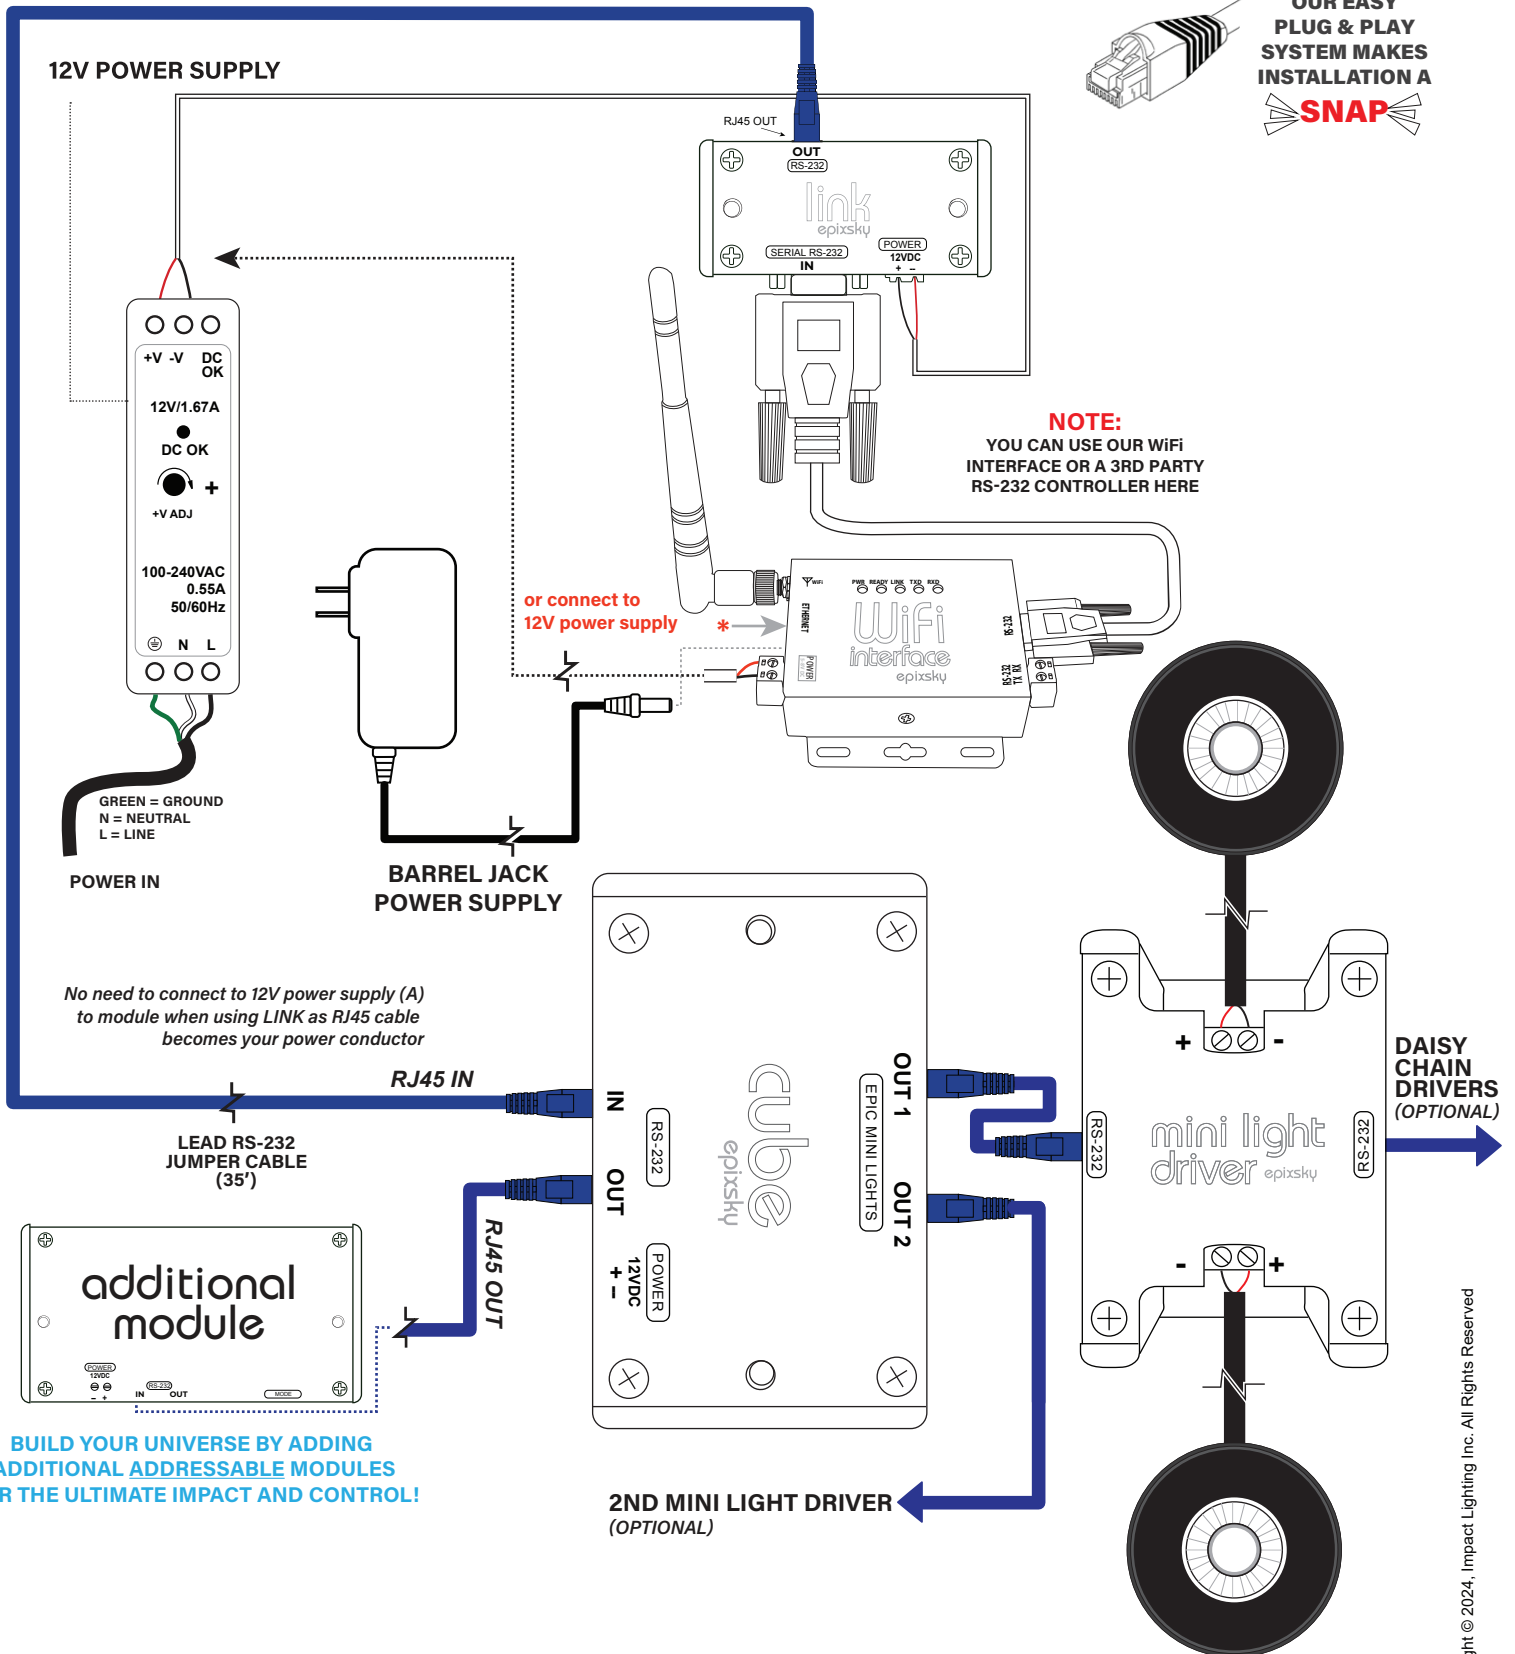

OUR EASY
PLUG & PLAY
SYSTEM MAKES
INSTALLATION A
SNAP

**BUILD YOUR UNIVERSE BY ADDING
ADDITIONAL ADDRESSABLE MODULES
FOR THE ULTIMATE IMPACT AND CONTROL!**

epiXsky

A Division of Impact Lighting Inc.

2814 Silver Star Rd., Orlando, Florida 32808 • Ph. 1-800-507-5714 • Email: sales@epixsky.com

epixsky.com