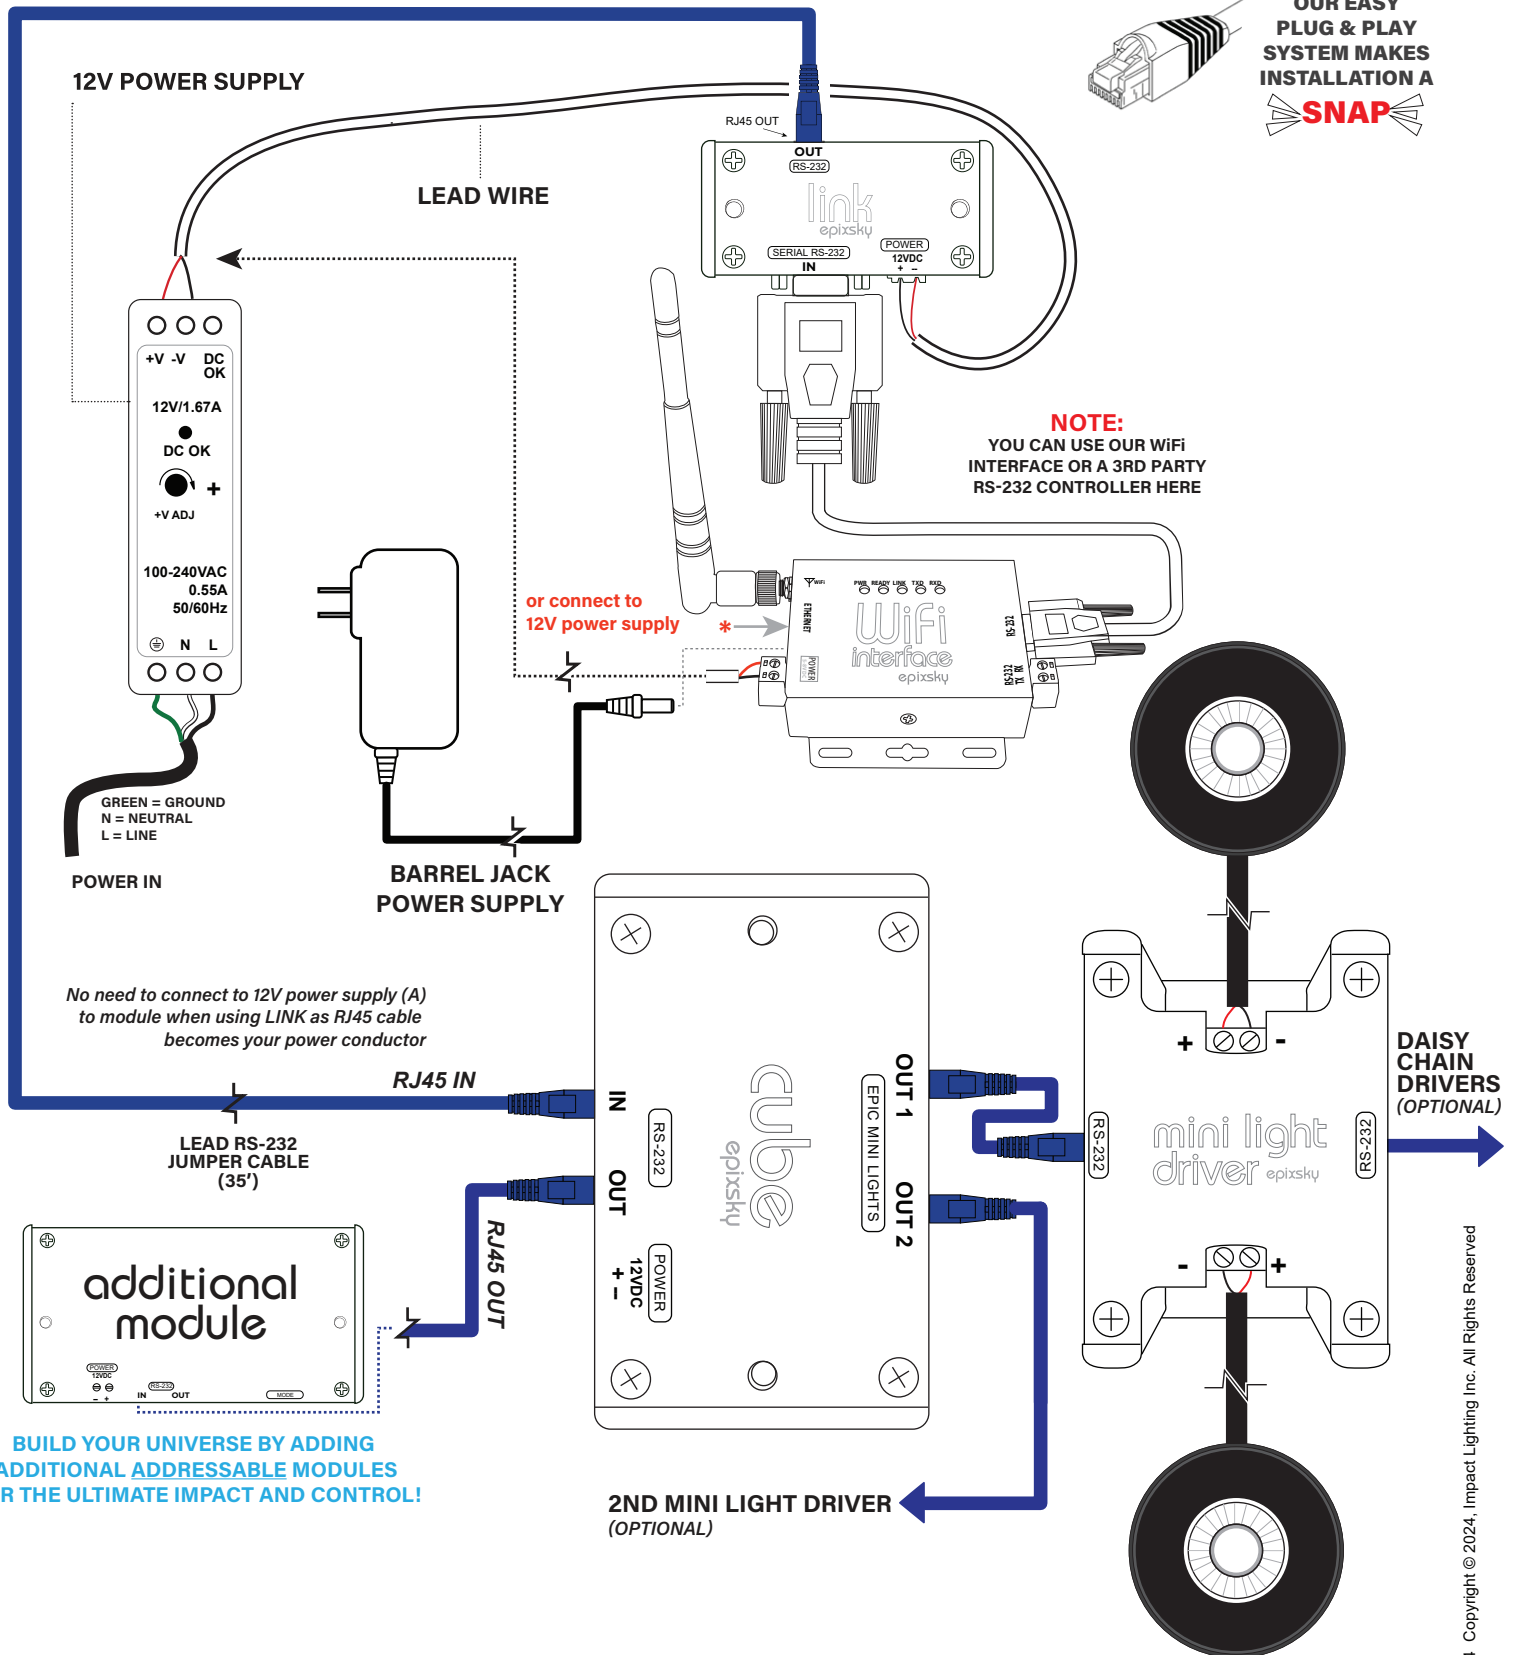

**KEY FEATURES**

- Low Wattage runs MULTIPLE lights through RJ45 Connection!
- Unique Power Over Cat 5
- 3 Watts of power in a compact fixture.
- Available in black or white housing.
- Can be controlled with DMX decoder or any constant voltage controller.
- Dimmable with Epix Advanced-Pro RS-232 serial controller\* or 3rd party controllers.
- Long Lamp Life
- Perfect for EpiXsky's Star Panel applications.

**ORDERING** Example: IL-LUMI-WW-D-BLK = Mini Downlight, Warm White, Dimmable with Black Housing

MODEL	COLOR TEMP	DIMMABLE	HOUSING COLOR
<b>IL-LUMI</b>			
3 Watt /12 VDC LED MINI DOWNLIGHT	WW - Warm White 3000K CW - Cool White 5000K	D - Dimmable N - Non-Dimmable <i>* Epic cube required for dimming</i>	WH - White Housing BLK - Black Housing

[epiXsky.com](http://epiXsky.com)

SPECIFICATION  
**LUMI MINI DOWNLIGHT**  
 POWERFUL COMPACT 3 WATT DOWNLIGHT

**THIRD PARTY CONTROL**

OUR EASY  
 PLUG & PLAY  
 SYSTEM MAKES  
 INSTALLATION A  
**SNAP**