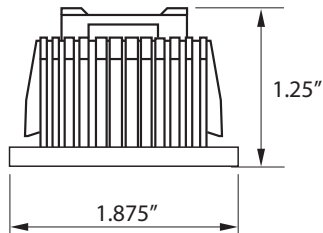

SPECIFICATION  
**LUMI MINI DOWNLIGHT**

POWERFUL COMPACT 3 WATT DOWNLIGHT

PROJECT	DATE
TYPE	QTY

**LUMI MINI DOWNLIGHT**  
 3W LED Mini Downlight

SIDE VIEW

FRONT VIEW

**KEY FEATURES:**

- Daisy Chain Lumi's with Epix Mini Light Drivers
- 12VDC
- Compact Fixture
- 3 Watts of Power