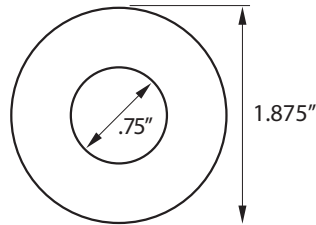

SPECIFICATION  
**LUMI MINI DOWNLIGHT**

POWERFUL COMPACT 3 WATT DOWNLIGHT

PROJECT	DATE
TYPE	QTY

**LUMI MINI DOWNLIGHT**  
 3W LED Mini Downlight

SIDE VIEW

FRONT VIEW

**KEY FEATURES:**

- Daisy Chain Lumi's with Epix Mini Light Drivers
- 12VDC
- Compact Fixture
- 3 Watts of Power