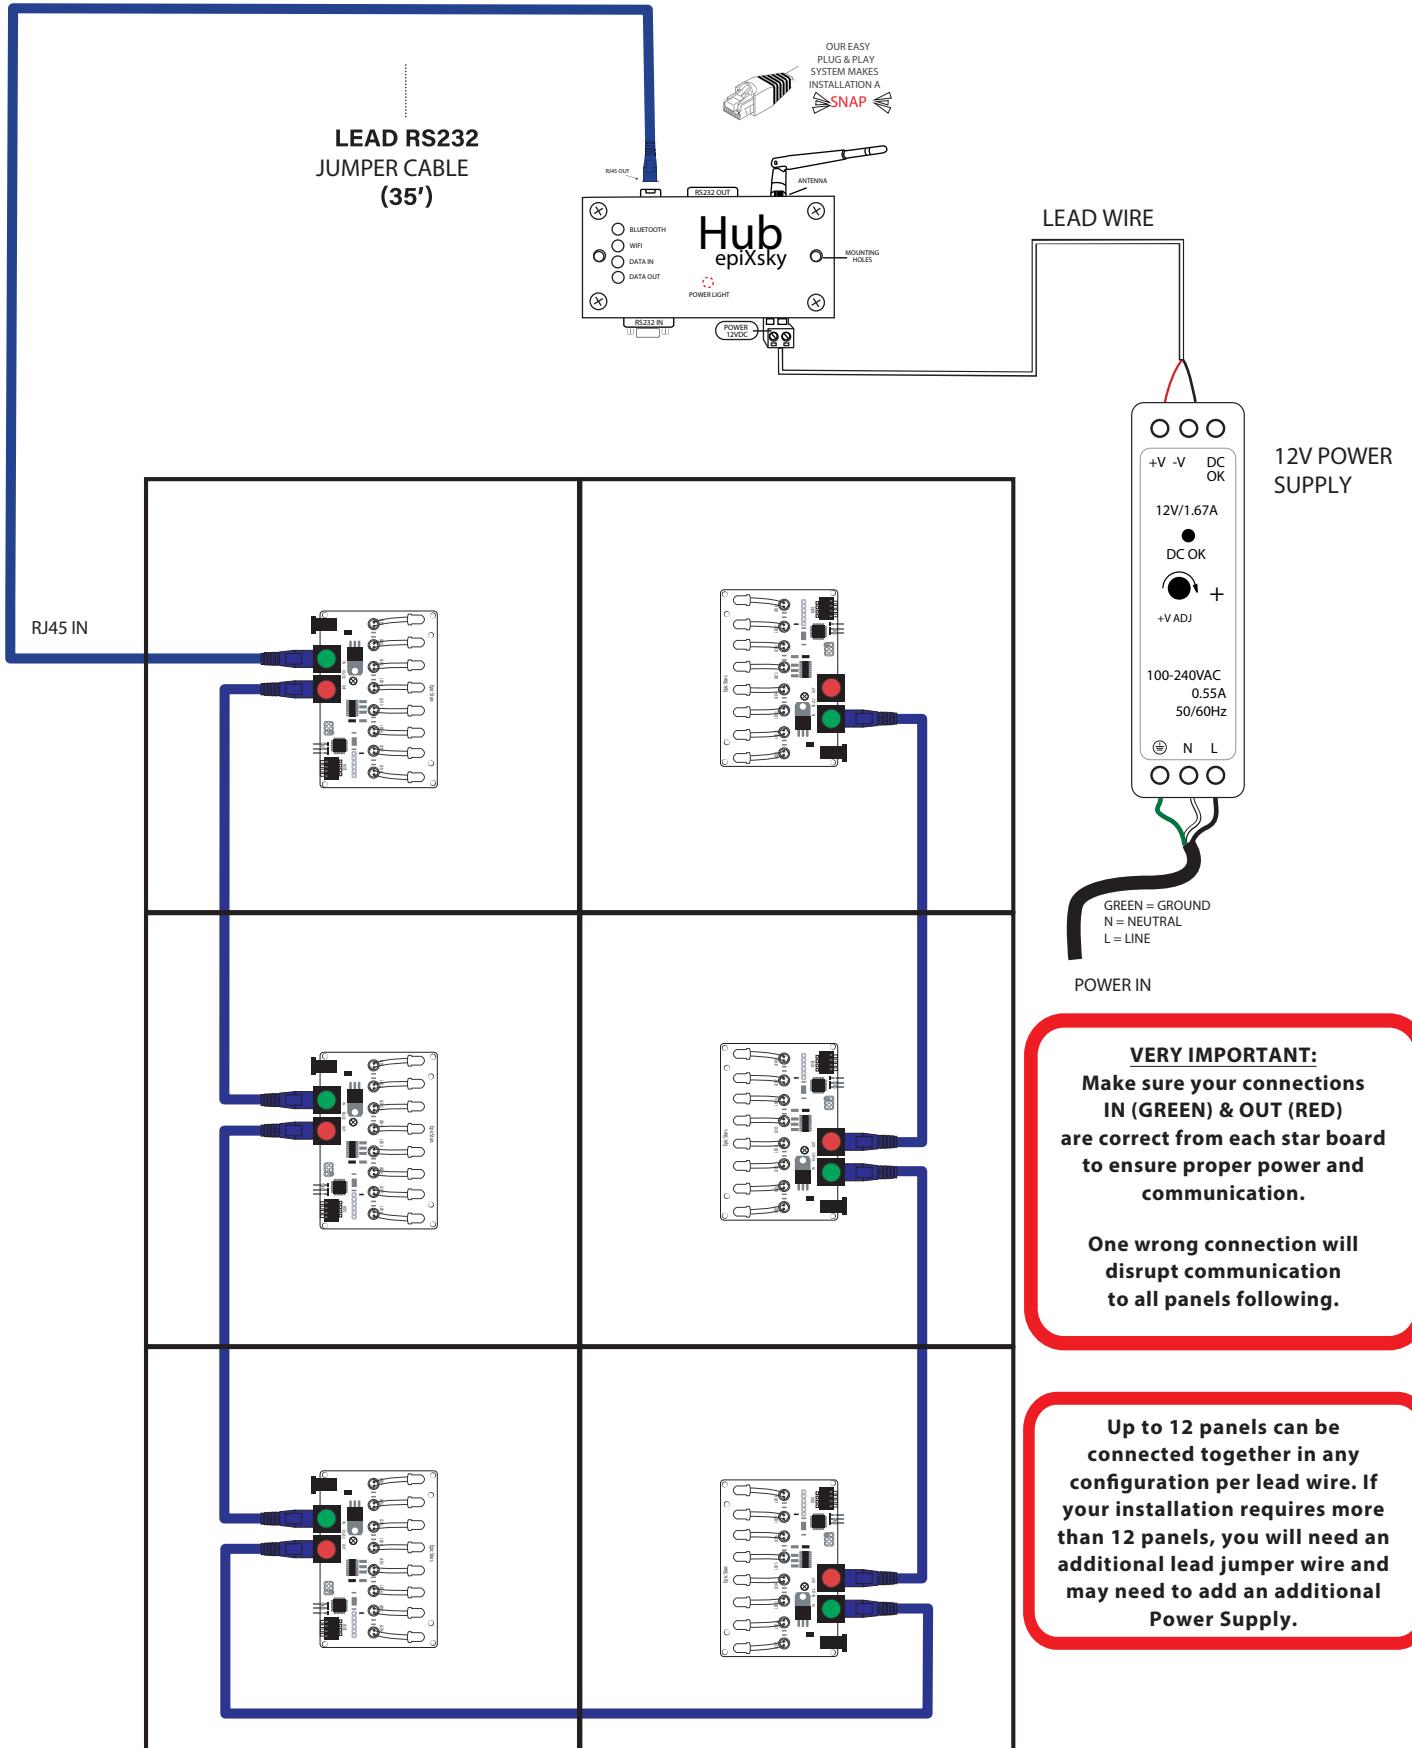

PLUG AND PLAY SYSTEM WITH POWER SUPPLY AND HUB

DIAGRAM BELOW IS AN EXAMPLE WIRING DIAGRAM FOR A BASIC STAR PANEL CONFIGURATION. ELEMENTS SHOWN ARE NOT TO SCALE.

V.0424 Copyright© 2024, Impact Lighting Inc. All Rights Reserved